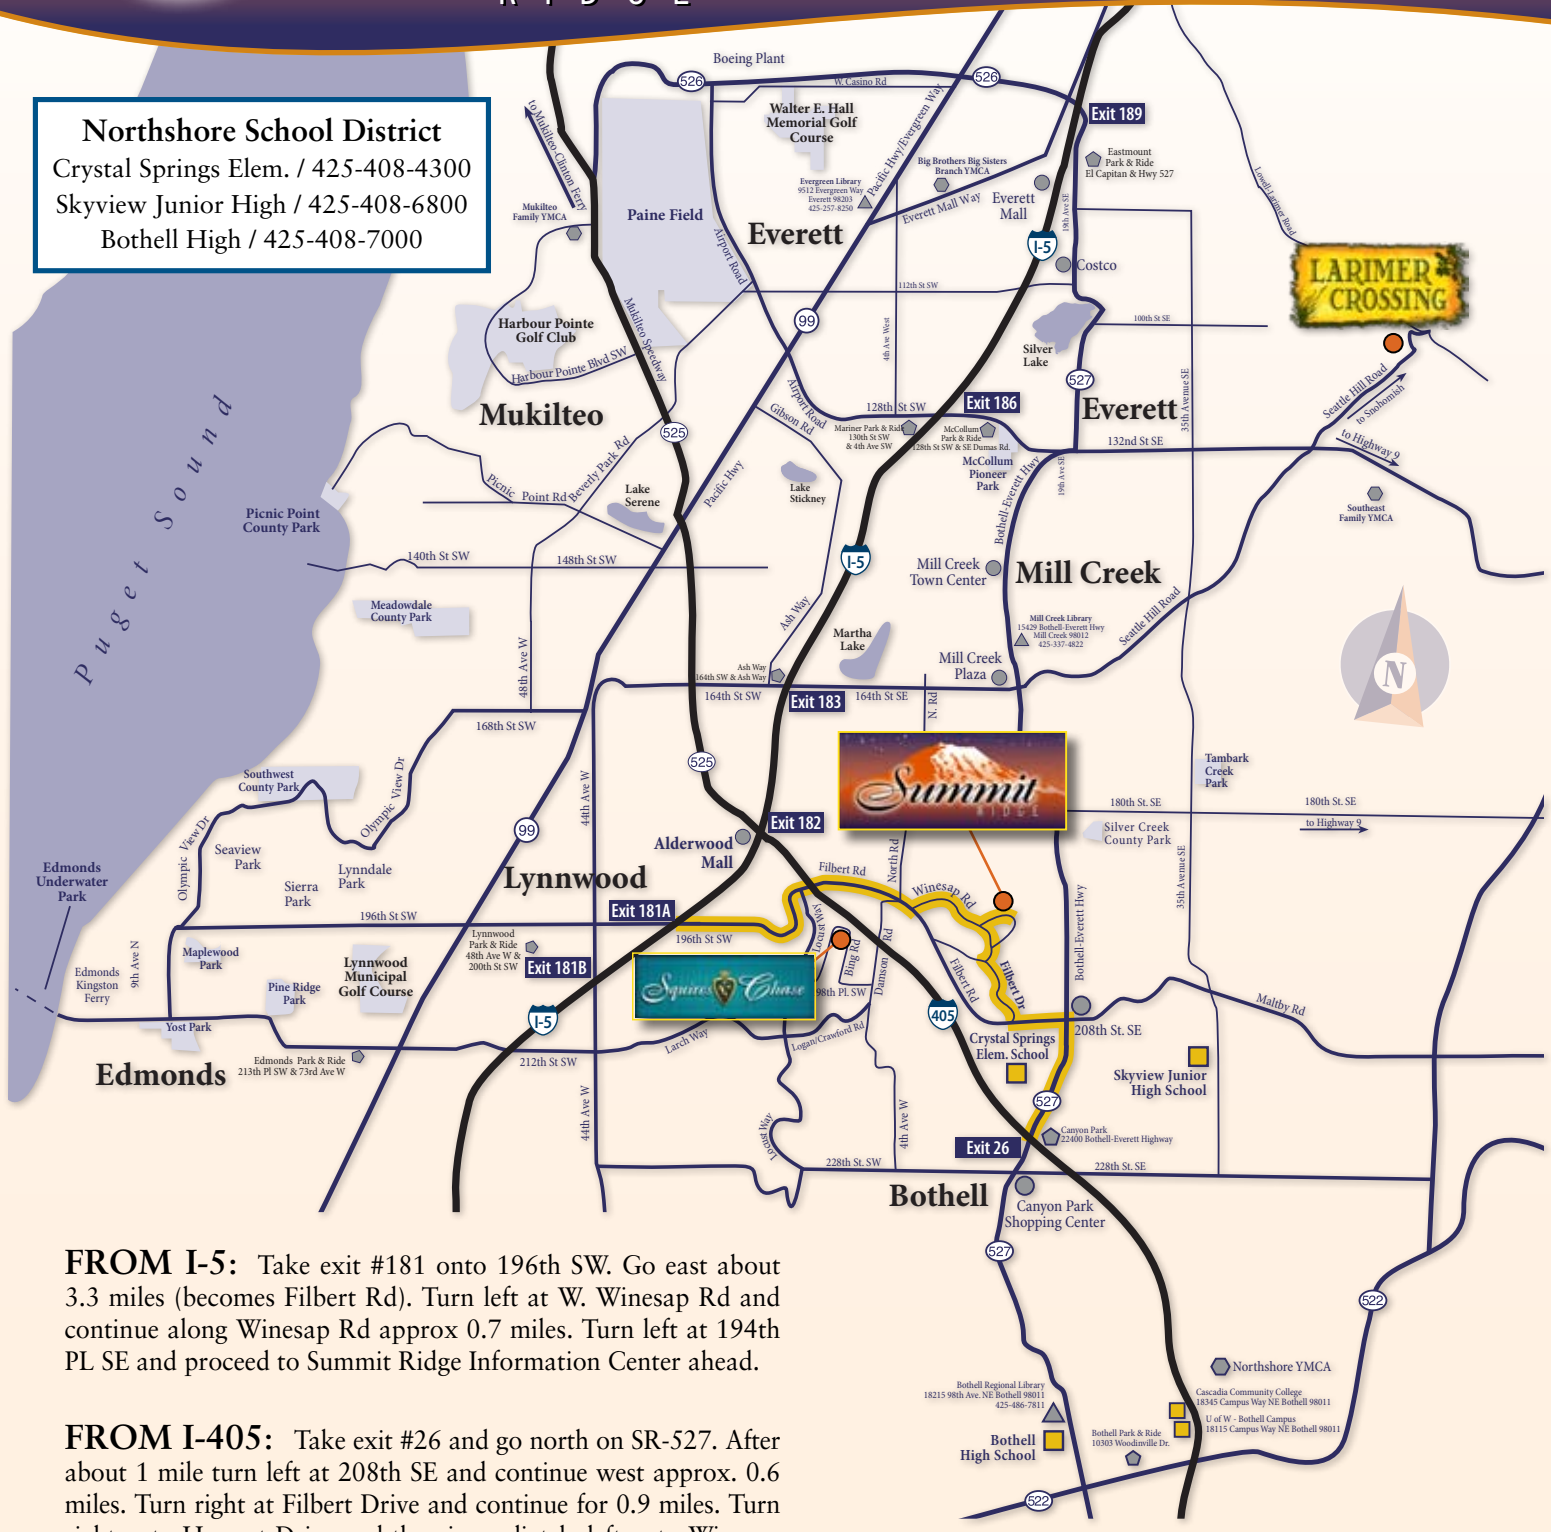

Summit RIDGE

Northshore School District
 Crystal Springs Elem. / 425-408-4300
 Skyview Junior High / 425-408-6800
 Bothell High / 425-408-7000

FROM I-5: Take exit #181 onto 196th SW. Go east about 3.3 miles (becomes Filbert Rd). Turn left at W. Winesap Rd and continue along Winesap Rd approx 0.7 miles. Turn left at 194th PL SE and proceed to Summit Ridge Information Center ahead.

FROM I-405: Take exit #26 and go north on SR-527. After about 1 mile turn left at 208th SE and continue west approx. 0.6 miles. Turn right at Filbert Drive and continue for 0.9 miles. Turn right onto Harvest Drive and then immediately left onto Winesap Rd. Continue for 0.2 miles then turn right at 194th PL SE. Proceed to Summit Ridge Information Center ahead.