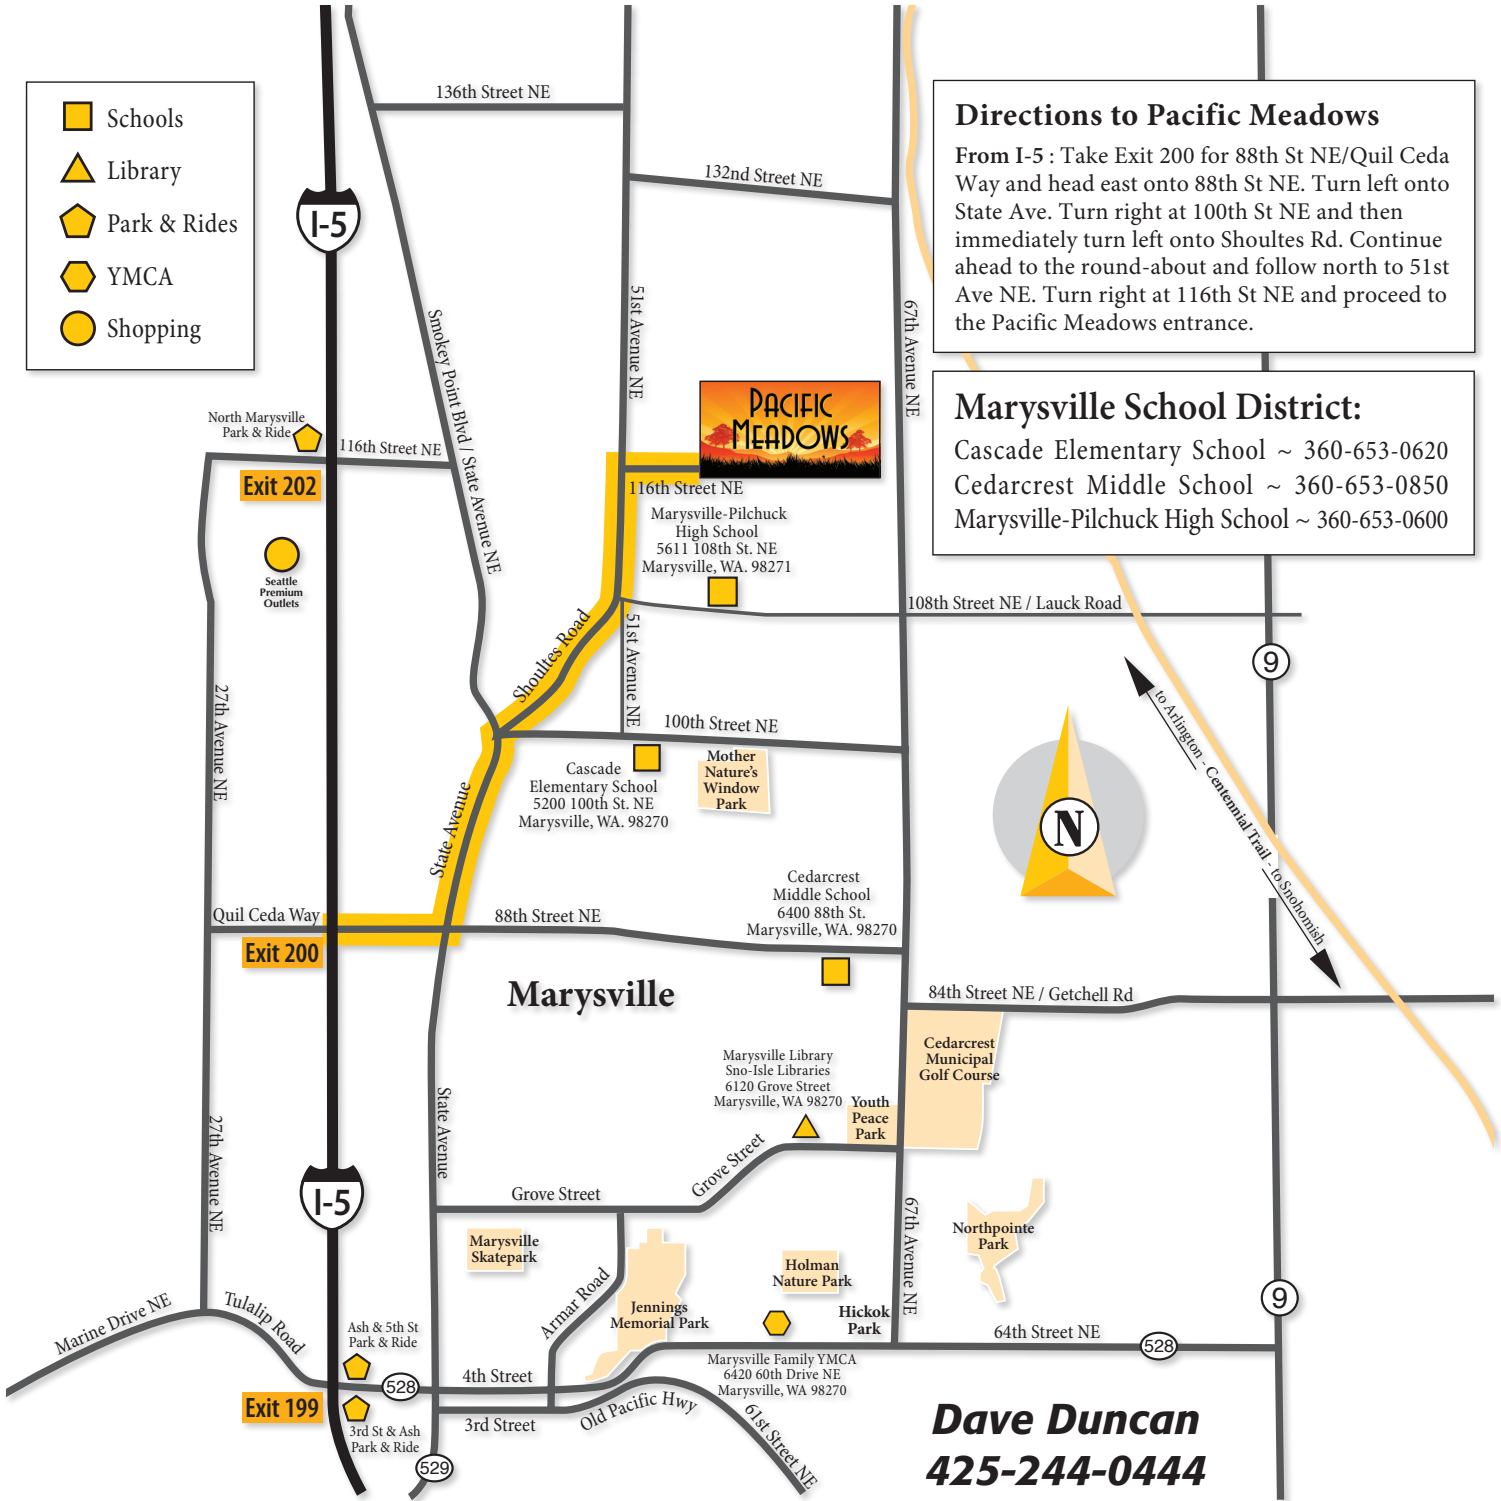

PACIFIC MEADOWS

-  Schools
-  Library
-  Park & Rides
-  YMCA
-  Shopping

Directions to Pacific Meadows
 From I-5: Take Exit 200 for 88th St NE/Quil Ceda Way and head east onto 88th St NE. Turn left onto State Ave. Turn right at 100th St NE and then immediately turn left onto Shoultes Rd. Continue ahead to the round-about and follow north to 51st Ave NE. Turn right at 116th St NE and proceed to the Pacific Meadows entrance.

Marysville School District:
 Cascade Elementary School ~ 360-653-0620
 Cedarcrest Middle School ~ 360-653-0850
 Marysville-Pilchuck High School ~ 360-653-0600

Dave Duncan
425-244-0444

All renderings, floor plans, maps and displays are artist's conception and are not intended to be an actual depiction of the home or its surroundings.