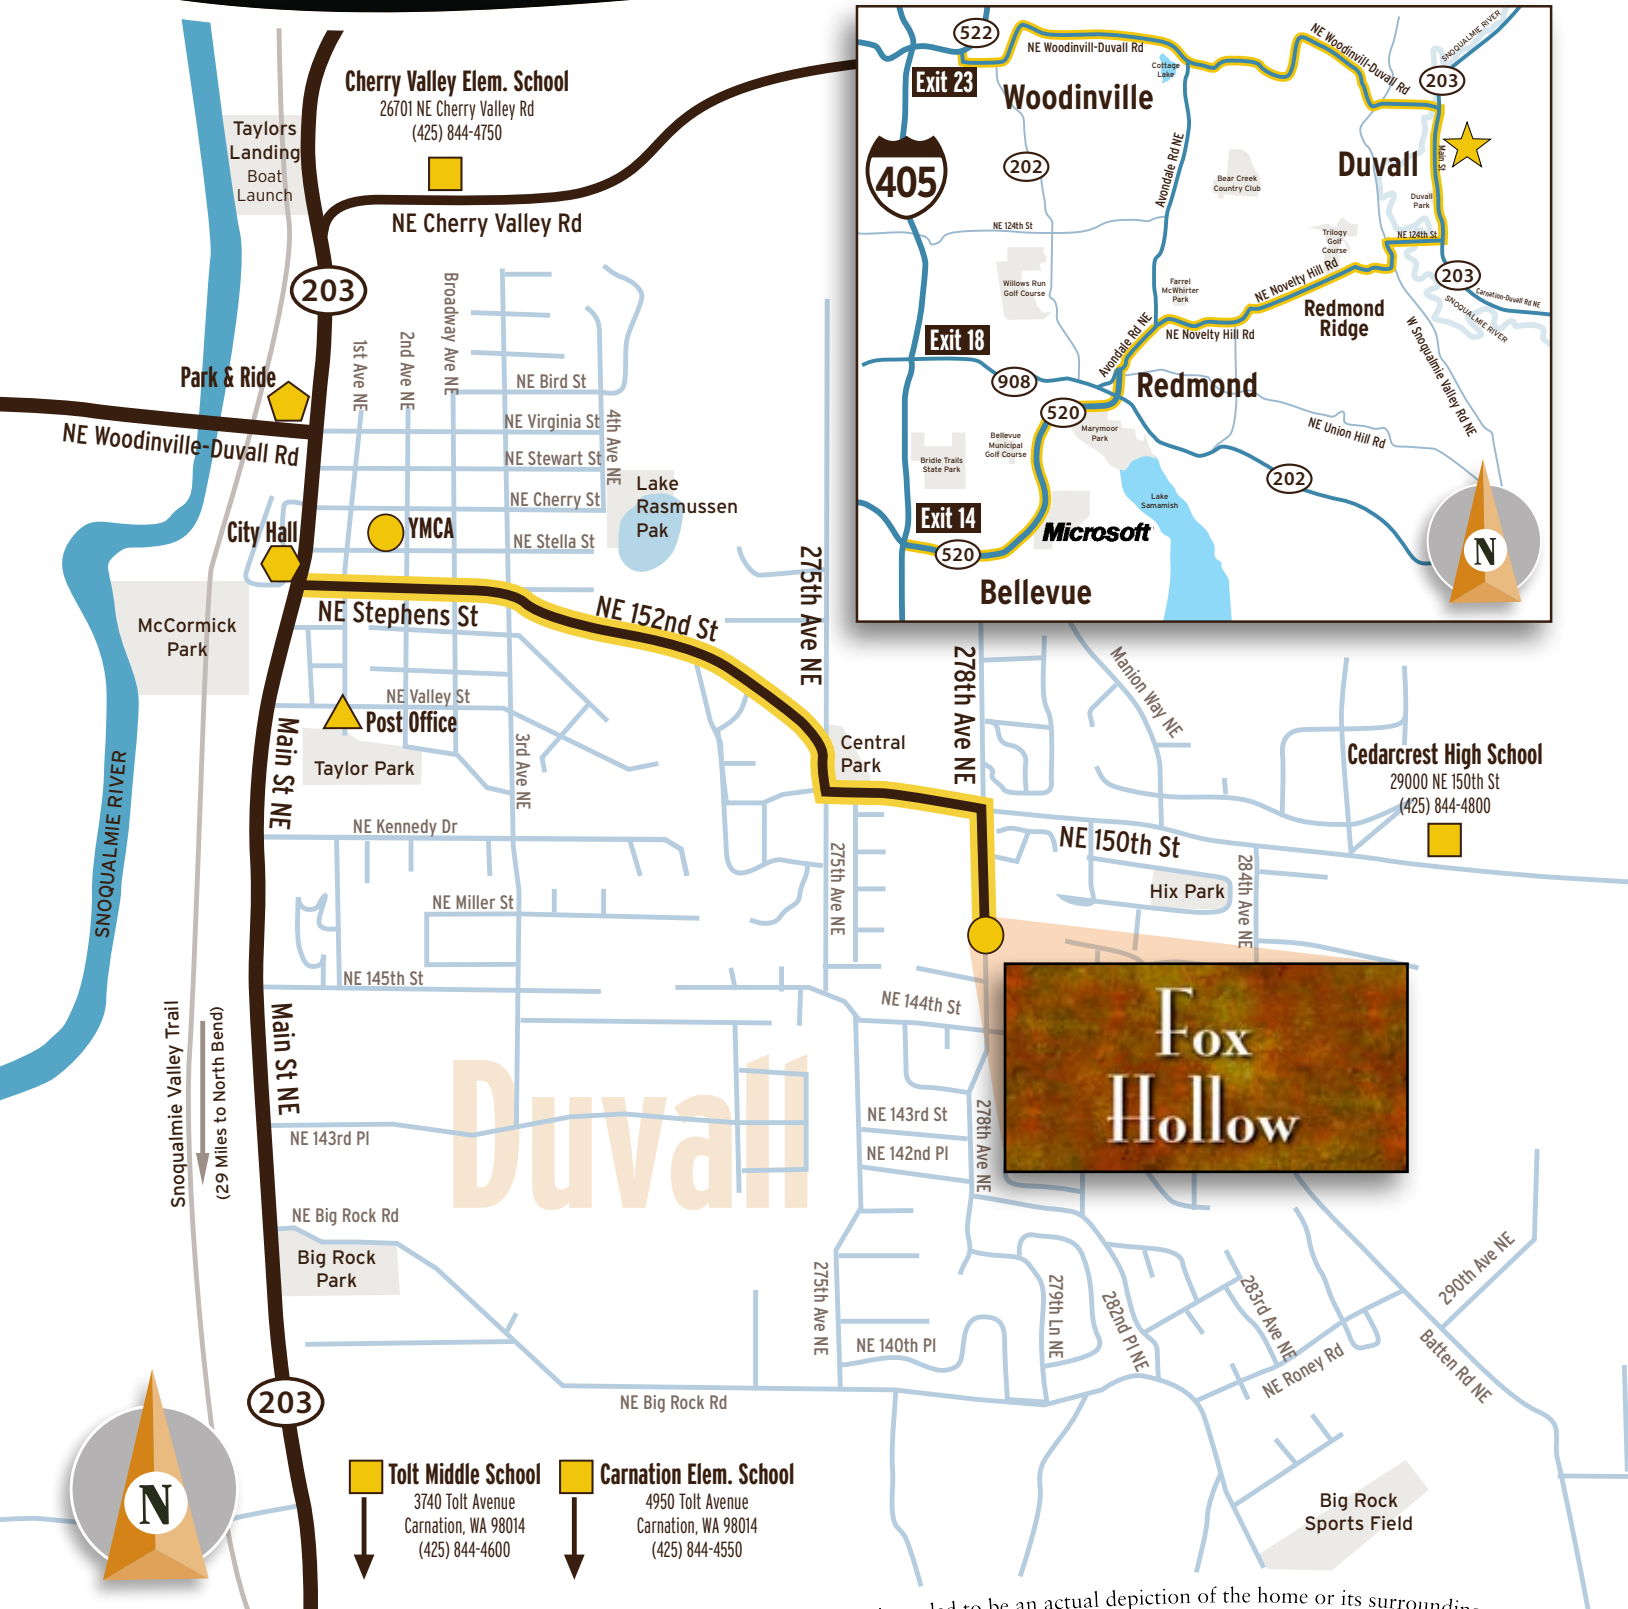

Fox Hollow

Sunset at Fox Hollow

Tolt Middle School
 3740 Tolt Avenue
 Carnation, WA 98014
 (425) 844-4600

Carnation Elem. School
 4950 Tolt Avenue
 Carnation, WA 98014
 (425) 844-4550

Cedarcrest High School
 29000 NE 150th St
 (425) 844-4800

All renderings, floor plans, maps and displays are artist's conception and are not intended to be an actual depiction of the home or its surroundings.

WWW.PACIFICRIDGEHOMES.COM