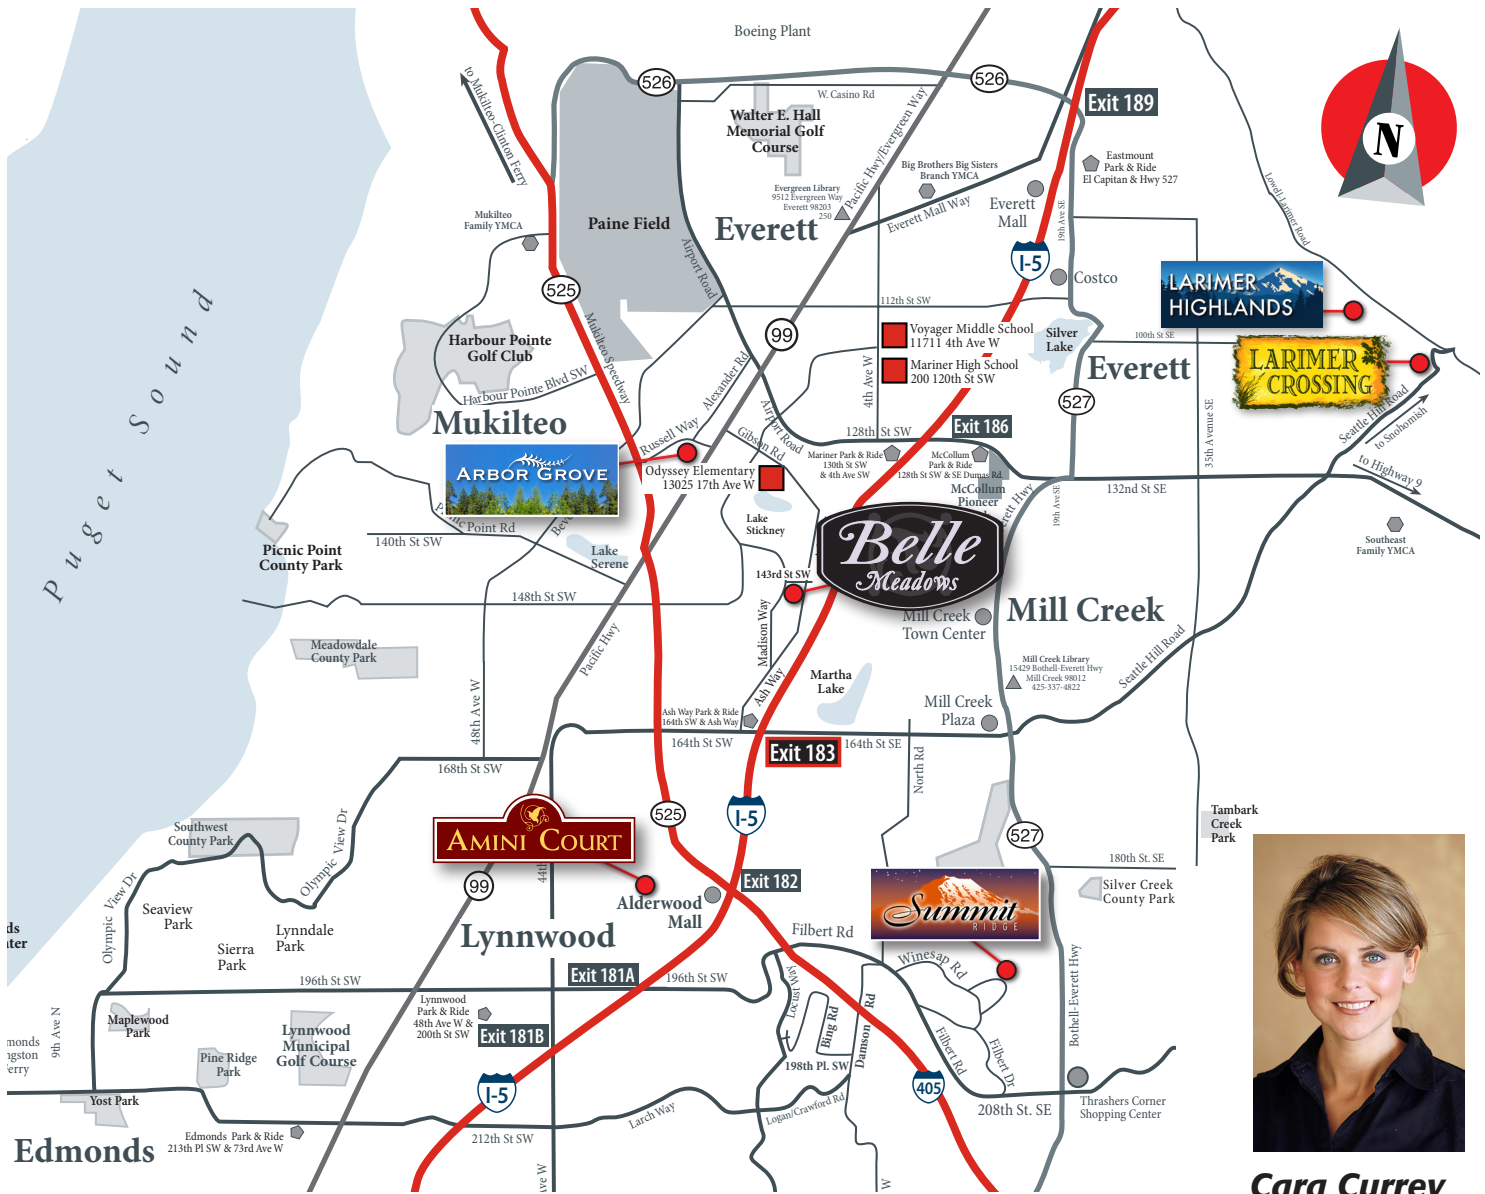

Belle Meadows

Cara Currey
206-734-4226

Directions From I-5

- Take exit 183 for 164th St SW - 0.4 mi
- Turn west onto 164th St SW - 0.2 mi
- Take the 1st right onto Ash Way - 0.4 mi
- At the traffic circle, continue on Ash Way - 1.1 mi
- Turn left onto 143rd St SW - 400 ft
- Belle Meadows entrance on the left

Mukilteo Schools

Mariner HS / 425-366-5700
Voyager MS / 425-366-5300
Odyssey ES / 425-366-3200

All renderings, floor plans, maps and displays are artist's conception and are not intended to be an actual depiction of the home or its surroundings. 111230

[WWW.PACIFICRIDGEHOMES.COM](http://www.PACIFICRIDGEHOMES.COM)